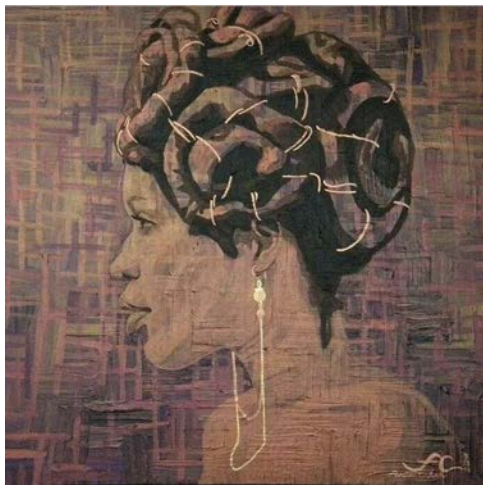

Archival Print Collage, Acrylic on Birchwood
Handmade Frame with Brass Embellishments

Martha A. Wade

[@wadecreate](#)

\$1,200

FORCE OF NATURE

12x245" Oil on Birchwood
Handmade Frame by the Artist

Martha A. Wade

\$5,700

PARADIGM SHIFT

30x30" Acrylic on Canvas

Framed

Fanta Celah

@fantacelahart

\$3,000

SELF LOVE