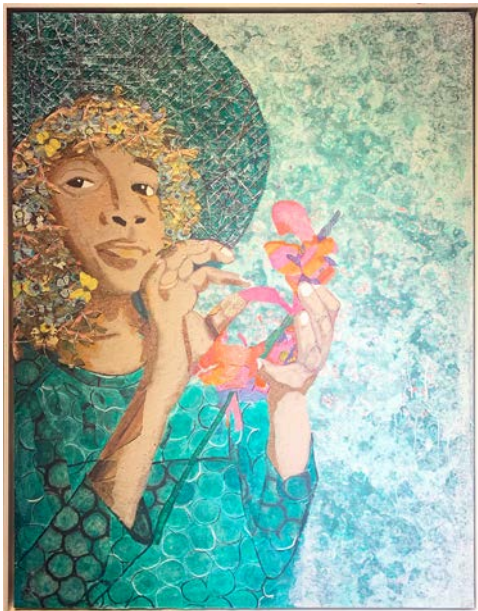

KING PROSPER

36x36" Mixed Media

Acrylic, Collage on Canvas

Tye Johnson

@tyeshieaeveryday

\$2,800

CHLOE THRIVES

36x48" Mixed Media

Acrylic, Mineral Paint, Paper Collage on Canvas
Framed

Reisha

@reishag19

\$6,800

GRANNY

36x48" Mixed Media

Acrylic, Mineral Paint, Paper Collage on Canvas
Framed

Reisha